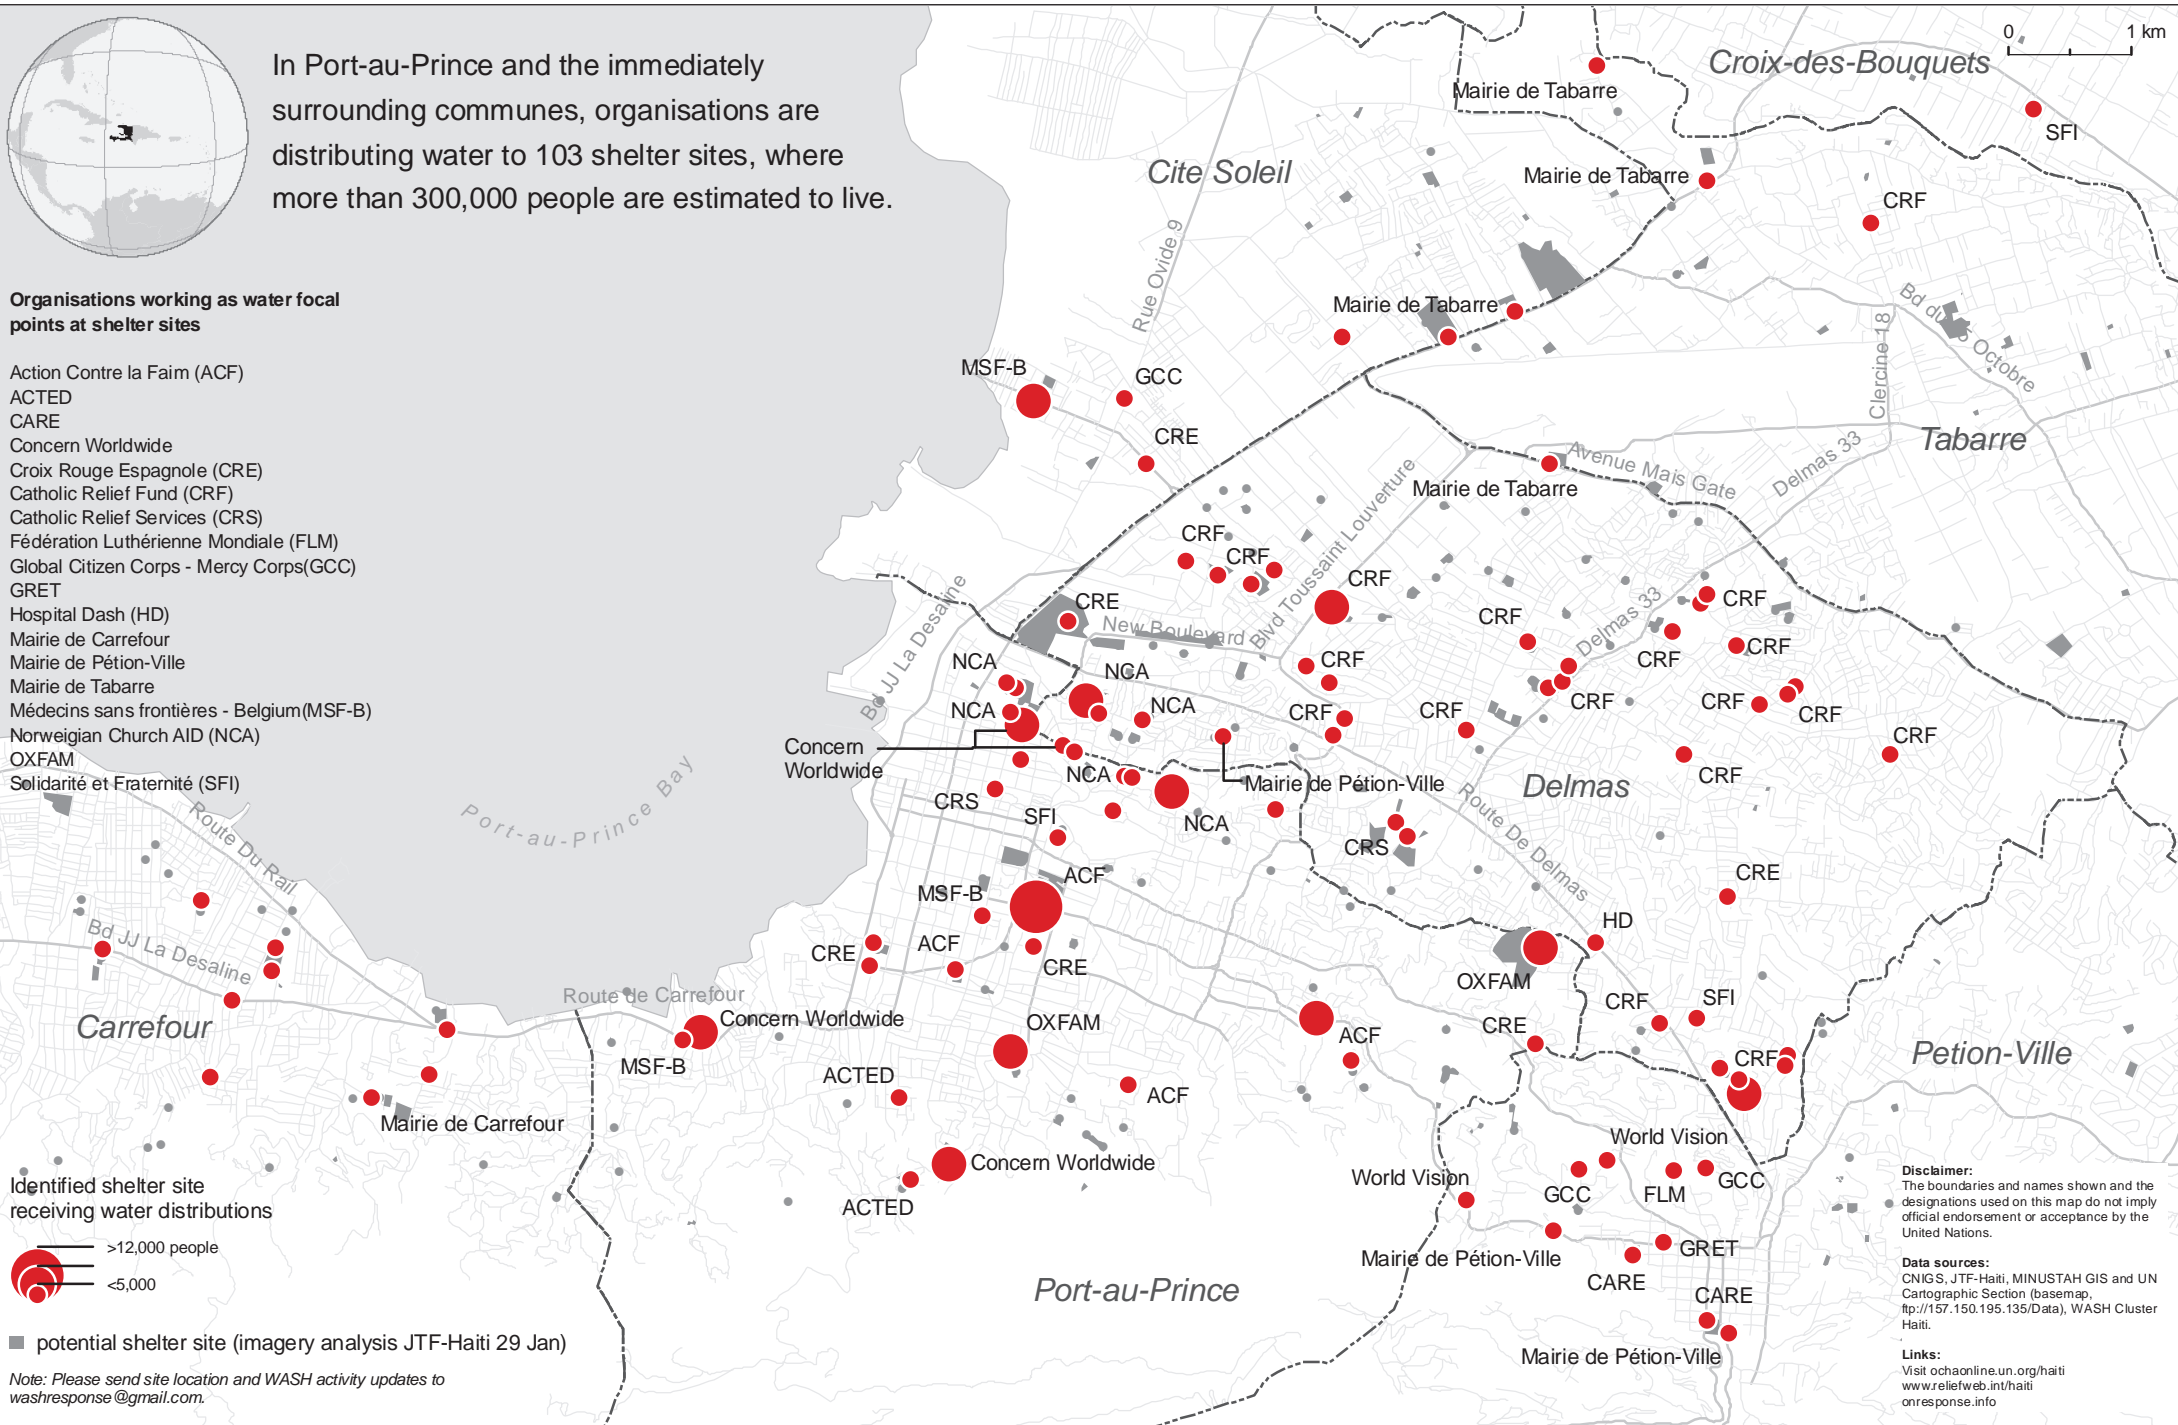

# HAITI - Water Distribution - Organisation focal points at shelter sites

2 February 2010

In Port-au-Prince and the immediately surrounding communes, organisations are distributing water to 103 shelter sites, where more than 300,000 people are estimated to live.

## Organisations working as water focal points at shelter sites

- Action Contre la Faim (ACF)
- ACTED
- CARE
- Concern Worldwide
- Croix Rouge Espagnole (CRE)
- Catholic Relief Fund (CRF)
- Catholic Relief Services (CRS)
- Fédération Luthérienne Mondiale (FLM)
- Global Citizen Corps - Mercy Corps(GCC)
- GRET
- Hospital Dash (HD)
- Mairie de Carrefour
- Mairie de Pétiion-Ville
- Mairie de Tabarre
- Médecins sans frontières - Belgium(MSF-B)
- Norwegian Church AID (NCA)
- OXFAM
- Solidarité et Fraternité (SFI)

Identified shelter site receiving water distributions

■ potential shelter site (imagery analysis JTF-Haiti 29 Jan)

Note: Please send site location and WASH activity updates to [washresponse@gmail.com](mailto:washresponse@gmail.com).

**Disclaimer:**  
The boundaries and names shown and the designations used on this map do not imply official endorsement or acceptance by the United Nations.

**Data sources:**  
CNIGS, JTF-Haiti, MINUSTAH GIS and UN Cartographic Section (basemap, <ftp://157.150.195.135/Data>), WASH Cluster Haiti.