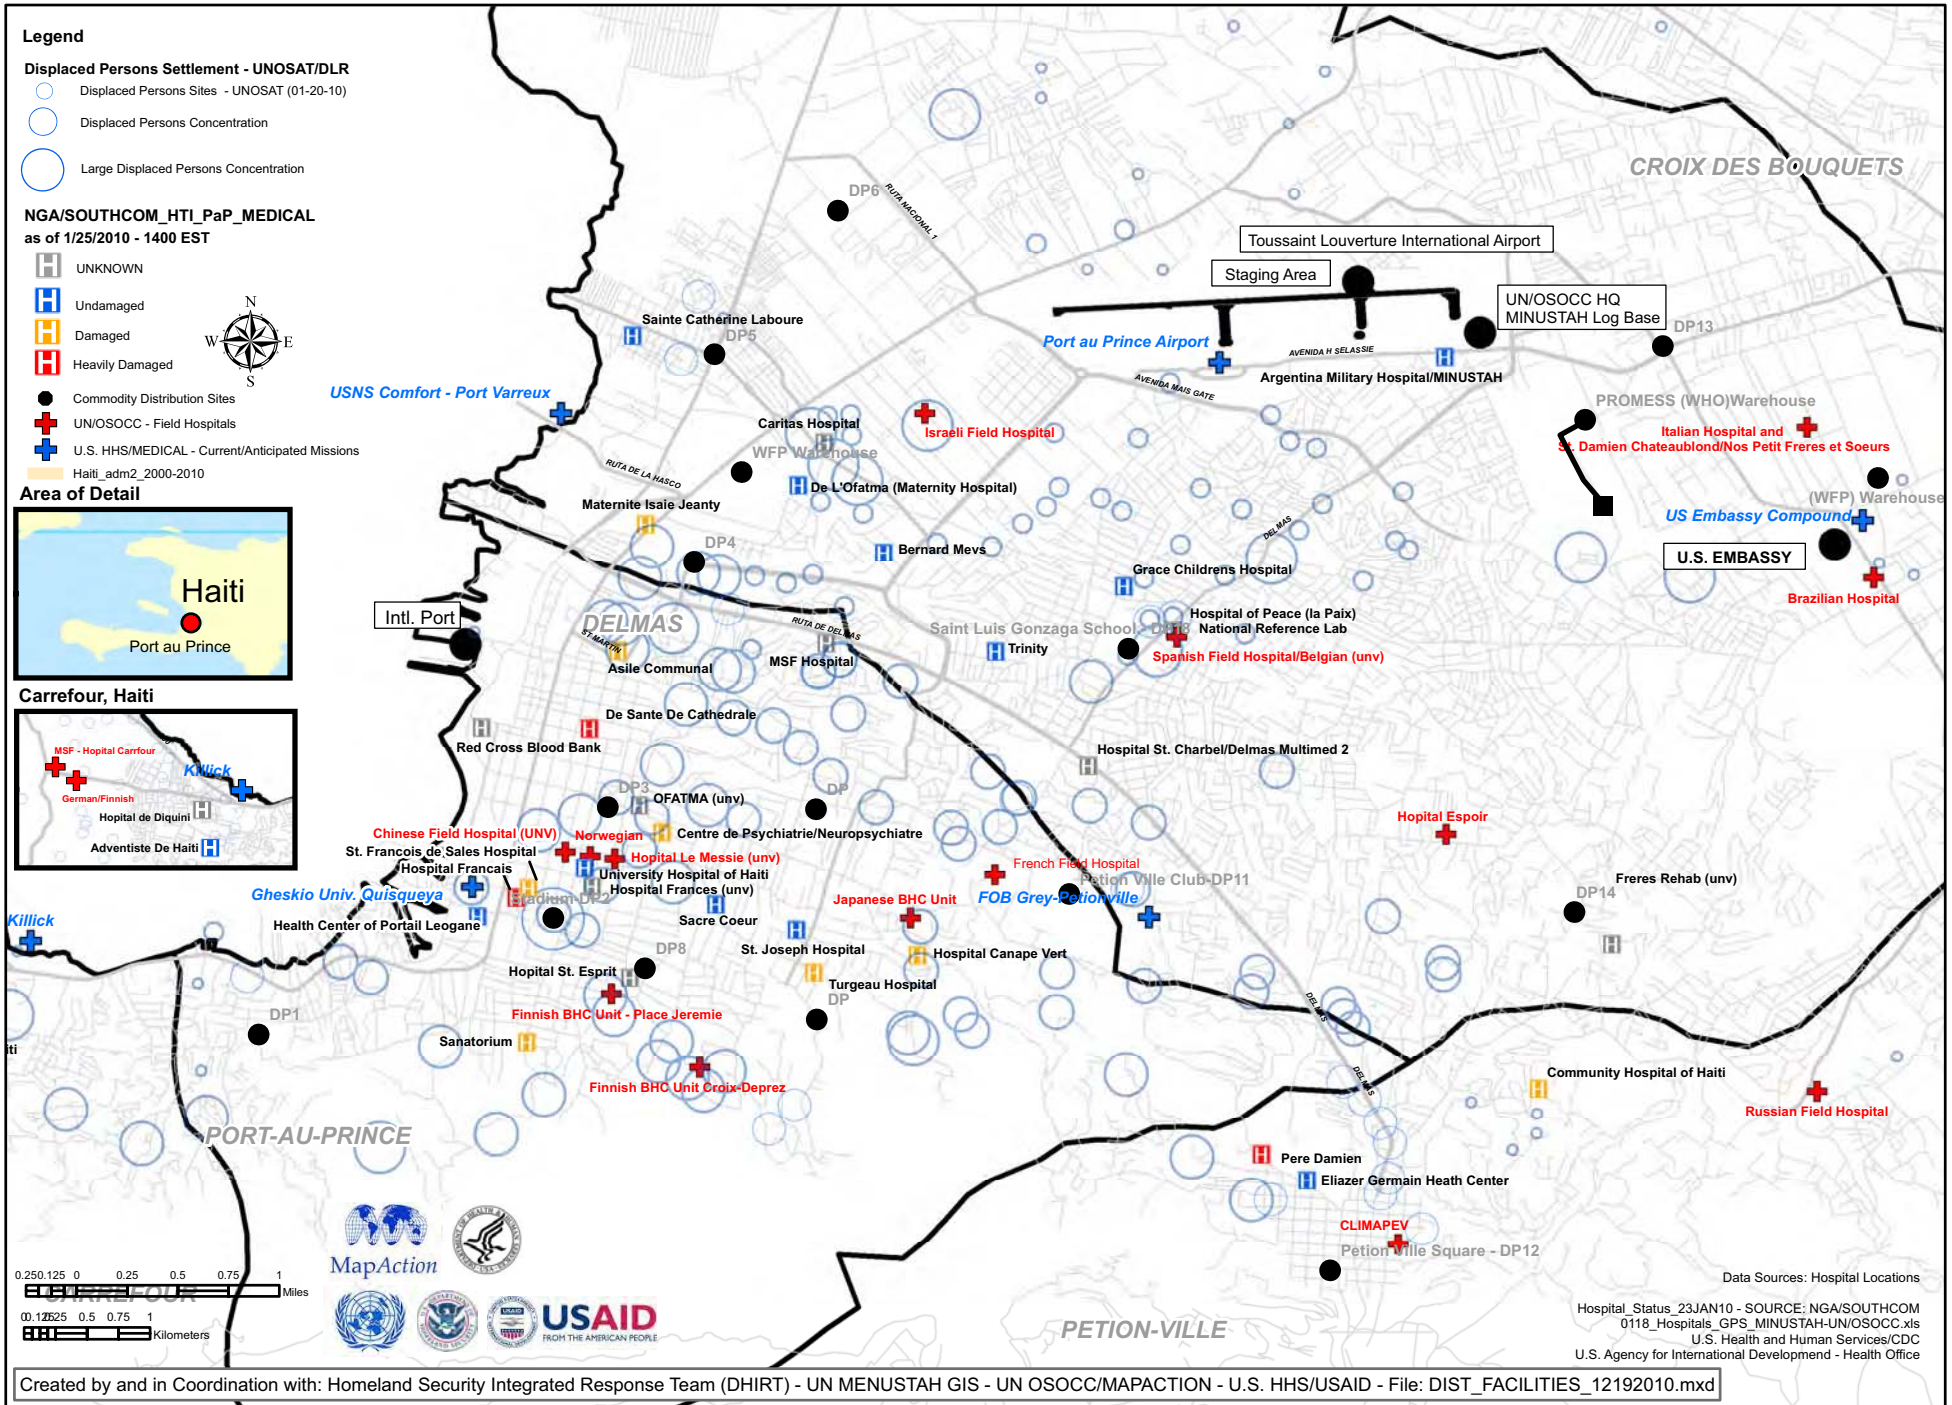

Hospital and Field Medical Locations* - Port Au Prince, Haiti

Current as of: January 26, 2010 0900 EDT

*note: Hospital sites are currently being surveyed for accuracy. There are currently unverified field locations included and inaccuracies have been noted. Multiple Sources - As of 1/24/10 - U.S. Center for Disease Control (CDC) is conducting an authoritative ground GPS survey, which will replace this product. Current Damage assessment data are incomplete - and may conflict with other sources

UNCLASSIFIED